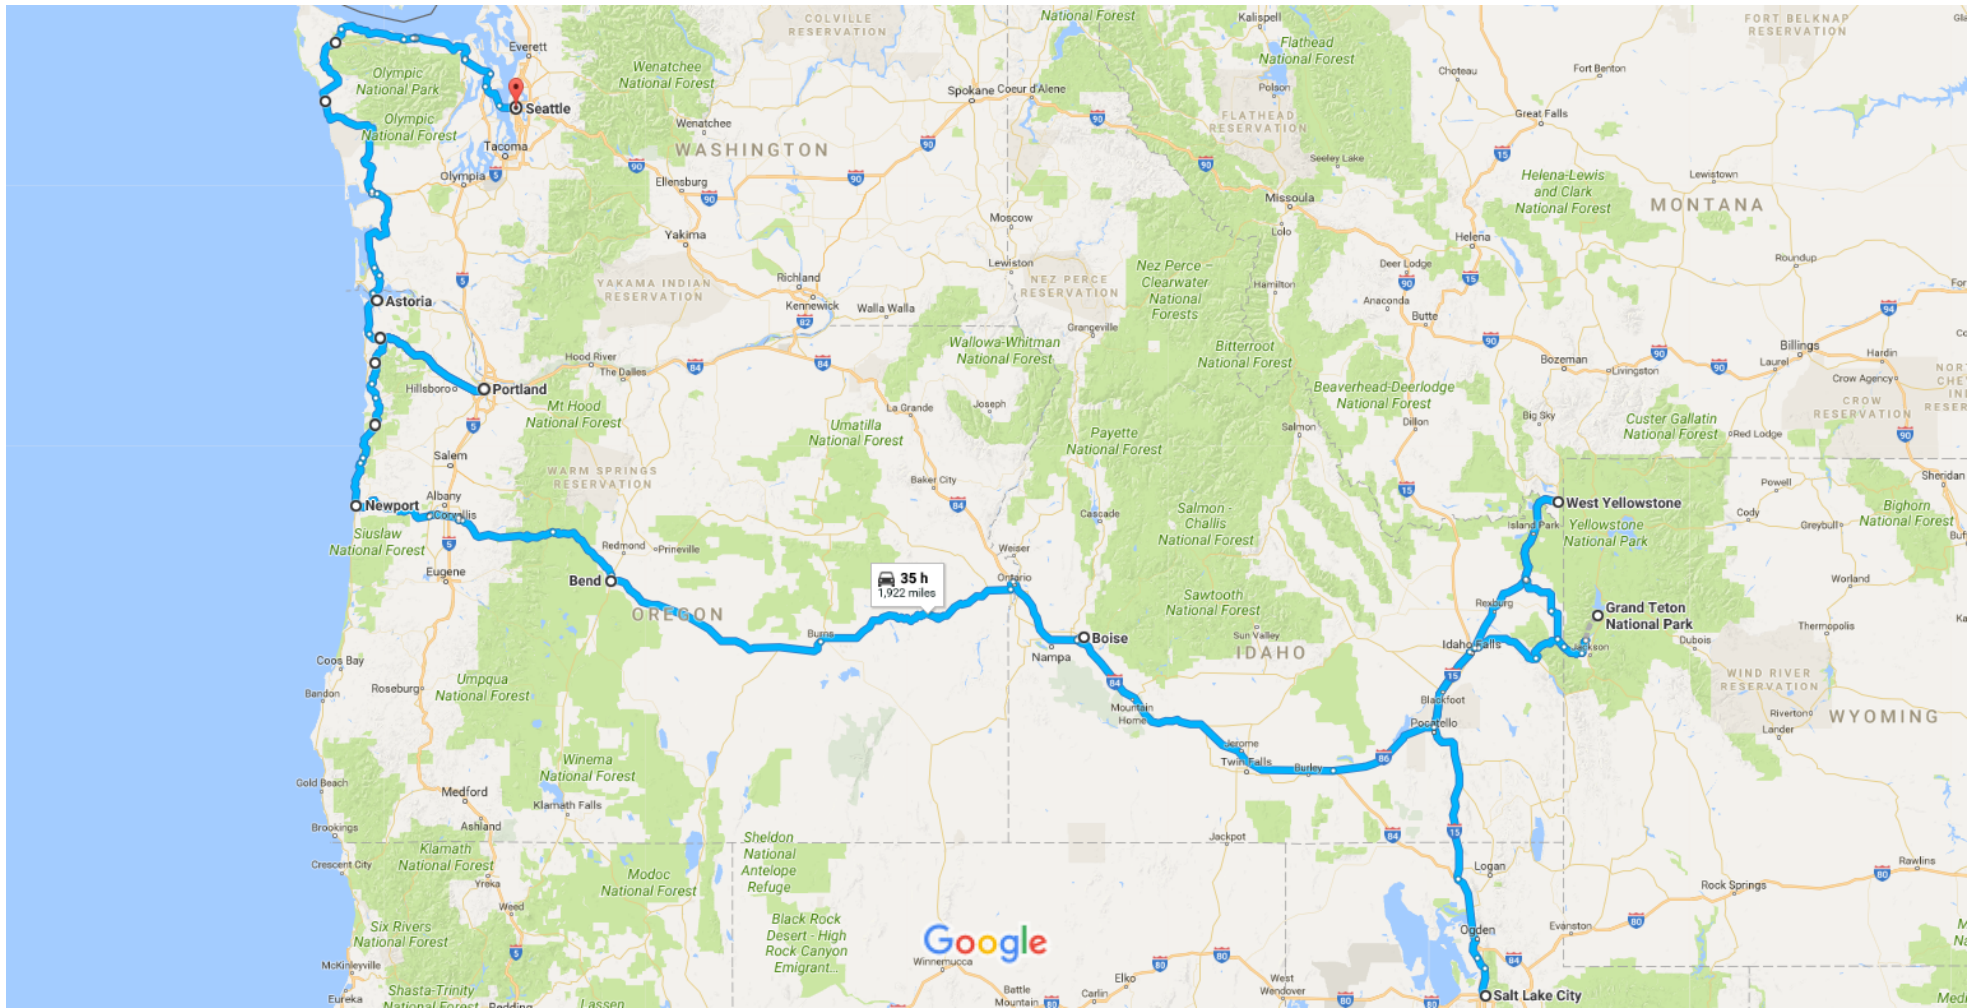

Salt Lake City, Utah to Seattle, WA

Drive 1,922 miles, 35 h

Second Road Trip

Map data ©2017 Google United States 50 mi