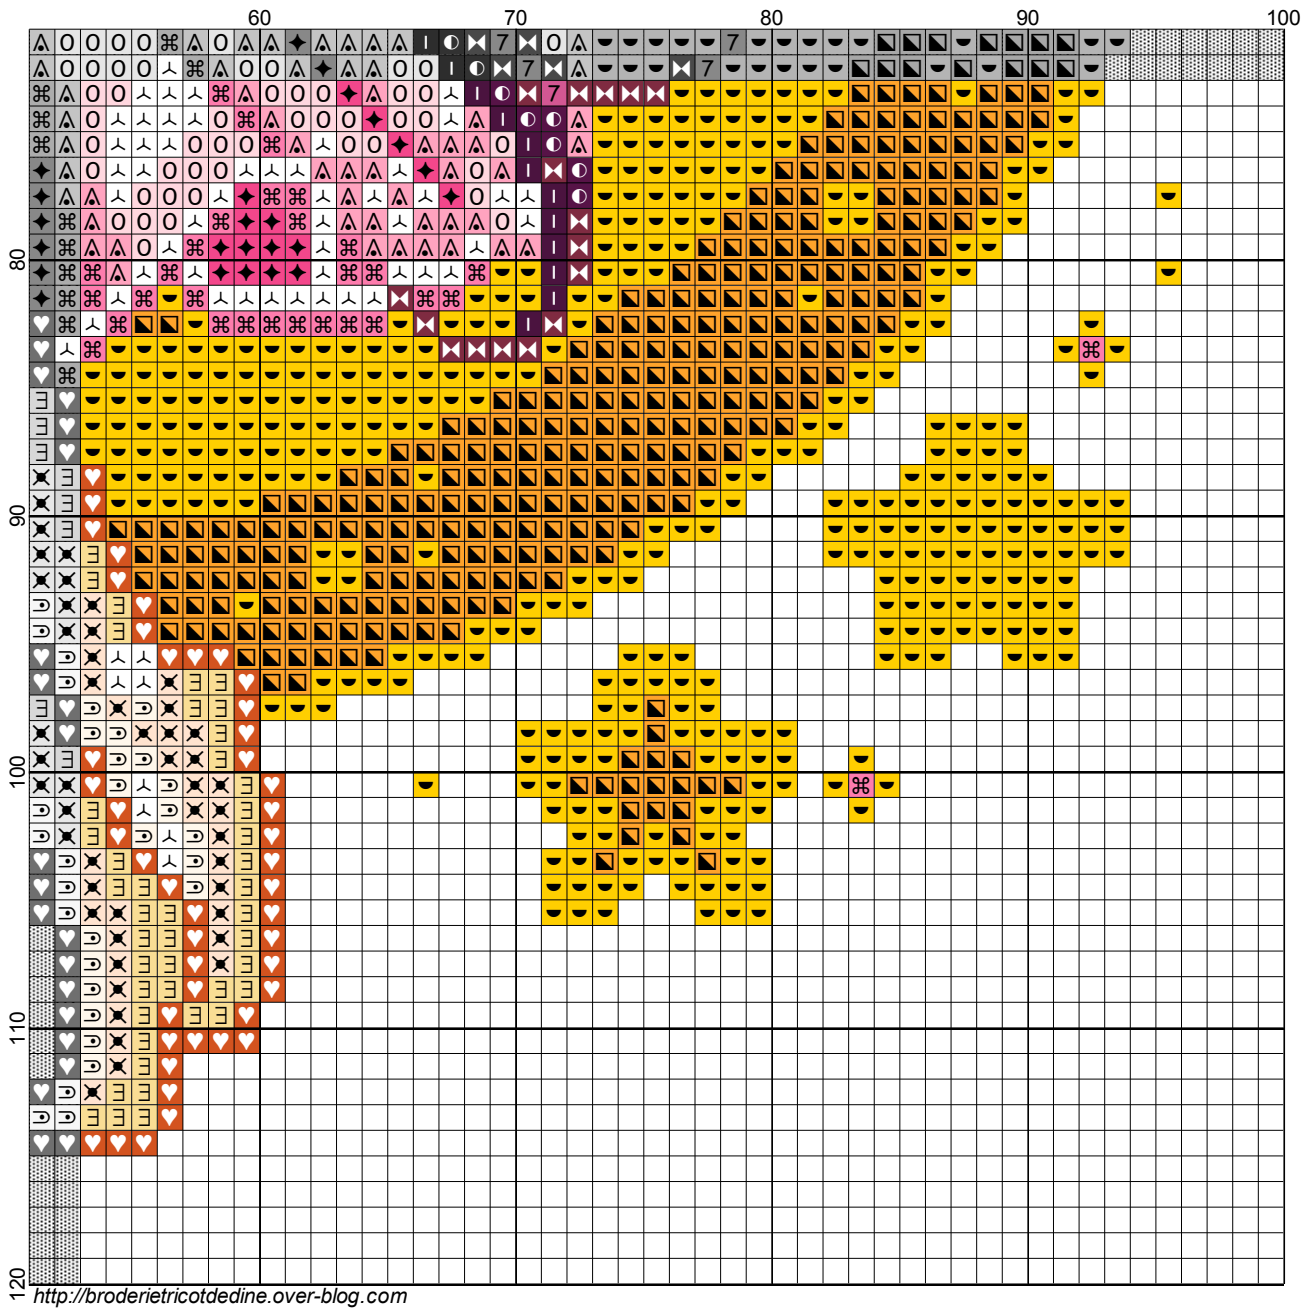

<http://broderietricotdedine.over-blog.com>

<http://broderietricotdedine.over-blog.com>

# vikkie

**Author:** dine  
**Copyright:** <http://broderietricotdedine.over-blog.com>  
**Grid Size:** 100W x 120H  
**Design Area:** 6,93" x 7,93" (97 x 111 stitches)

## Legend:

	[2]	DMC	310	black		[2]	DMC	995	electric blue - dk
	[2]	DMC	327	violet - vy dk		[2]	DMC	996	electric blue - md
	[2]	DMC	444	lemon - dk		[2]	DMC	3023	brown gray - lt
	[2]	DMC	550	violet - vy dk		[2]	DMC	3607	plum - lt
	[2]	DMC	741	tangerine - md		[2]	DMC	3609	plum - ul lt
	[2]	DMC	780	topaz - ul vy dk		[2]	DMC	3747	blue violet - vy lt
	[2]	DMC	797	royal blue		[2]	DMC	3770	tawny - vy lt
	[2]	DMC	798	delft blue - dk		[2]	DMC	3802	antique mauve - vy dk
	[2]	DMC	820	royal blue - vy dk		[2]	DMC	3805	cyclamen pink
	[2]	DMC	920	copper - md		[2]	DMC	3806	cyclamen pink - lt
	[2]	DMC	922	copper -lt		[2]	DMC	3825	pumpkin - pl
	[2]	DMC	951	tawny - lt		[2]	DMC	3854	autumn gold - md
	[2]	DMC	957	geranium - pl		[2]	DMC	3855	autumn gold - lt
	[2]	DMC	963	dusty rose - ul vy lt		[2]	DMC	5200	snow white
	[2]	DMC	977	golden brown - lt					